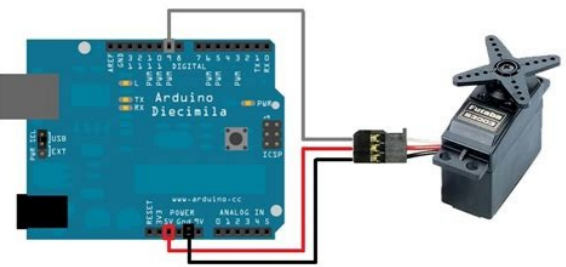

Turn Your Bluetooth

ON/OFF

With ONE TAP!